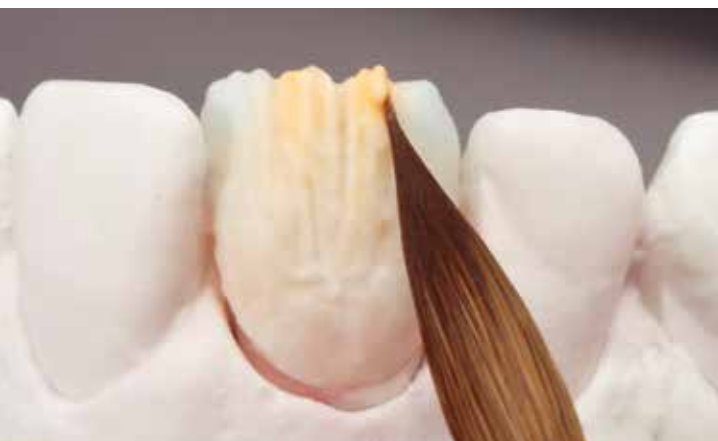

Genius

Natural bristle brush with protective function

High quality, natural hair brushes in a modern design with a protective function integrated in the handle. In order for the brush hair to have a high level of strength, shape stability and longevity, Renfert uses a unique manufacturing technique.

Size code & roll-away protection

Advantages

- Brush hair has a long service life due to an innovative protective function.
- Slim tip shape due to the high quality brush hair.
- Especially economical due to easily interchangeable brush inserts.

Details

- The protective function can be easily activated via a smooth rotation mechanism.
- Controlled drying process due to the ventilated protective function.
- Consistent haptics for all holding positions.
- Integrated roll-away protection.