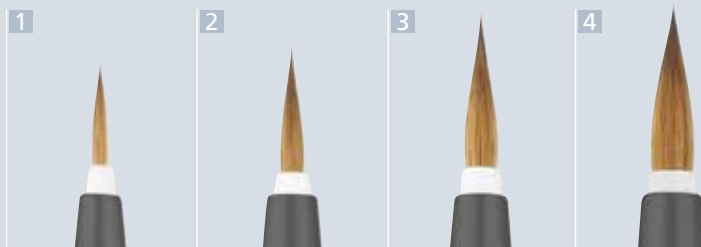

Ordering information

Genius set with 4 brush sizes (2, 4, 6, 8)*	No. 1715 0000
1 Genius size 2, 1 piece*	No. 1715 0002
2 Genius size 4, 1 piece*	No. 1715 0004
3 Genius size 6, 1 piece*	No. 1715 0006
4 Genius size 8, 1 piece*	No. 1715 0008
Genius refill, size 2, 2 pieces*	No. 1715 1002
Genius refill, size 4, 2 pieces*	No. 1715 1004
Genius refill, size 6, 2 pieces*	No. 1715 1006
Genius refill, size 8, 2 pieces*	No. 1715 1008

* Available 2017